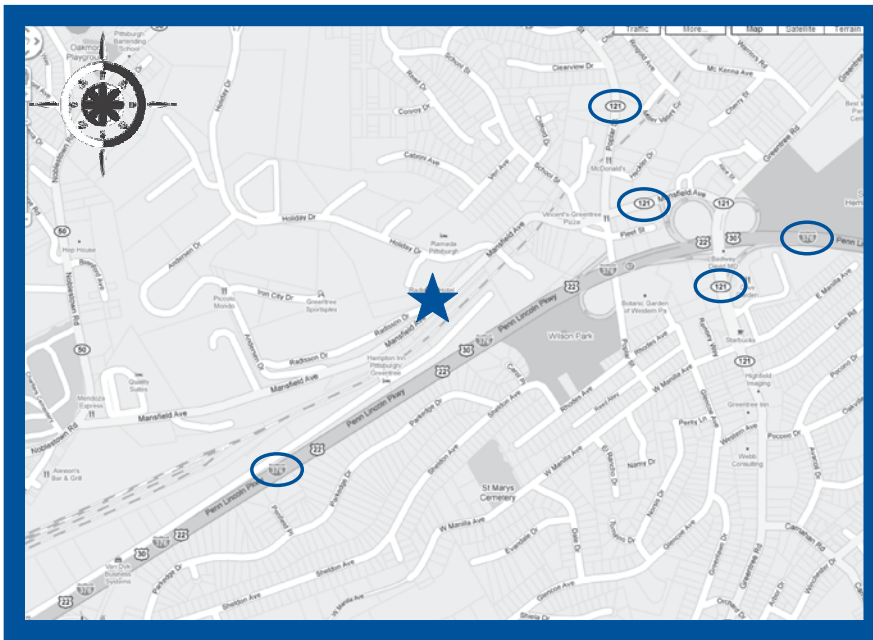

The spiritual and temporal welfare of you and your family
is at stake if the urgent Message of Fatima is not heeded now.

FROM ERIE, BUFFALO AND NORTH:

Take 79 South towards Pittsburgh. Do not use exit 21 Pittsburgh! Continue on 79S to the Pittsburgh exit #59A. Merge onto 376 East towards Pittsburgh. Exit 376 East at Exit 67 Green Tree/Mt. Lebanon. Stay in far left lane. At traffic light make left turn onto Green Tree Road (Rt 121). At the very next traffic light make a left turn onto Mansfield. Go straight through two lights and The Radisson Hotel will be the next drive on the right.

FROM THE SOUTH HILLS:

Take Route 19 North (Washington Road) and follow it to Cochran Road. Turn left onto Cochran Road and follow to Green Tree Road (Route 121 North). Bear right onto Green Tree Road. Green Tree Road crosses over 376 overpass. As you cross

over, please stay in left-hand lane. The 1st traffic light over the bypass you will turn left onto Mansfield Avenue. Go straight through two lights and The Radisson Hotel will be the next drive on the right.

FROM WEST VIRGINIA I-70 EAST:

Enter on I-79 North. Follow 79 North to Pittsburgh. Approximately 20 miles. Get on 376 East towards Pittsburgh. Exit 376 East at Exit 67 Green Tree/Mt. Lebanon. Stay in far left lane. At traffic light make left turn onto Green Tree Road (Rt 121). At the very next traffic light make a left turn onto Mansfield. Go straight through two lights and The Radisson Hotel will be the next drive on the right.